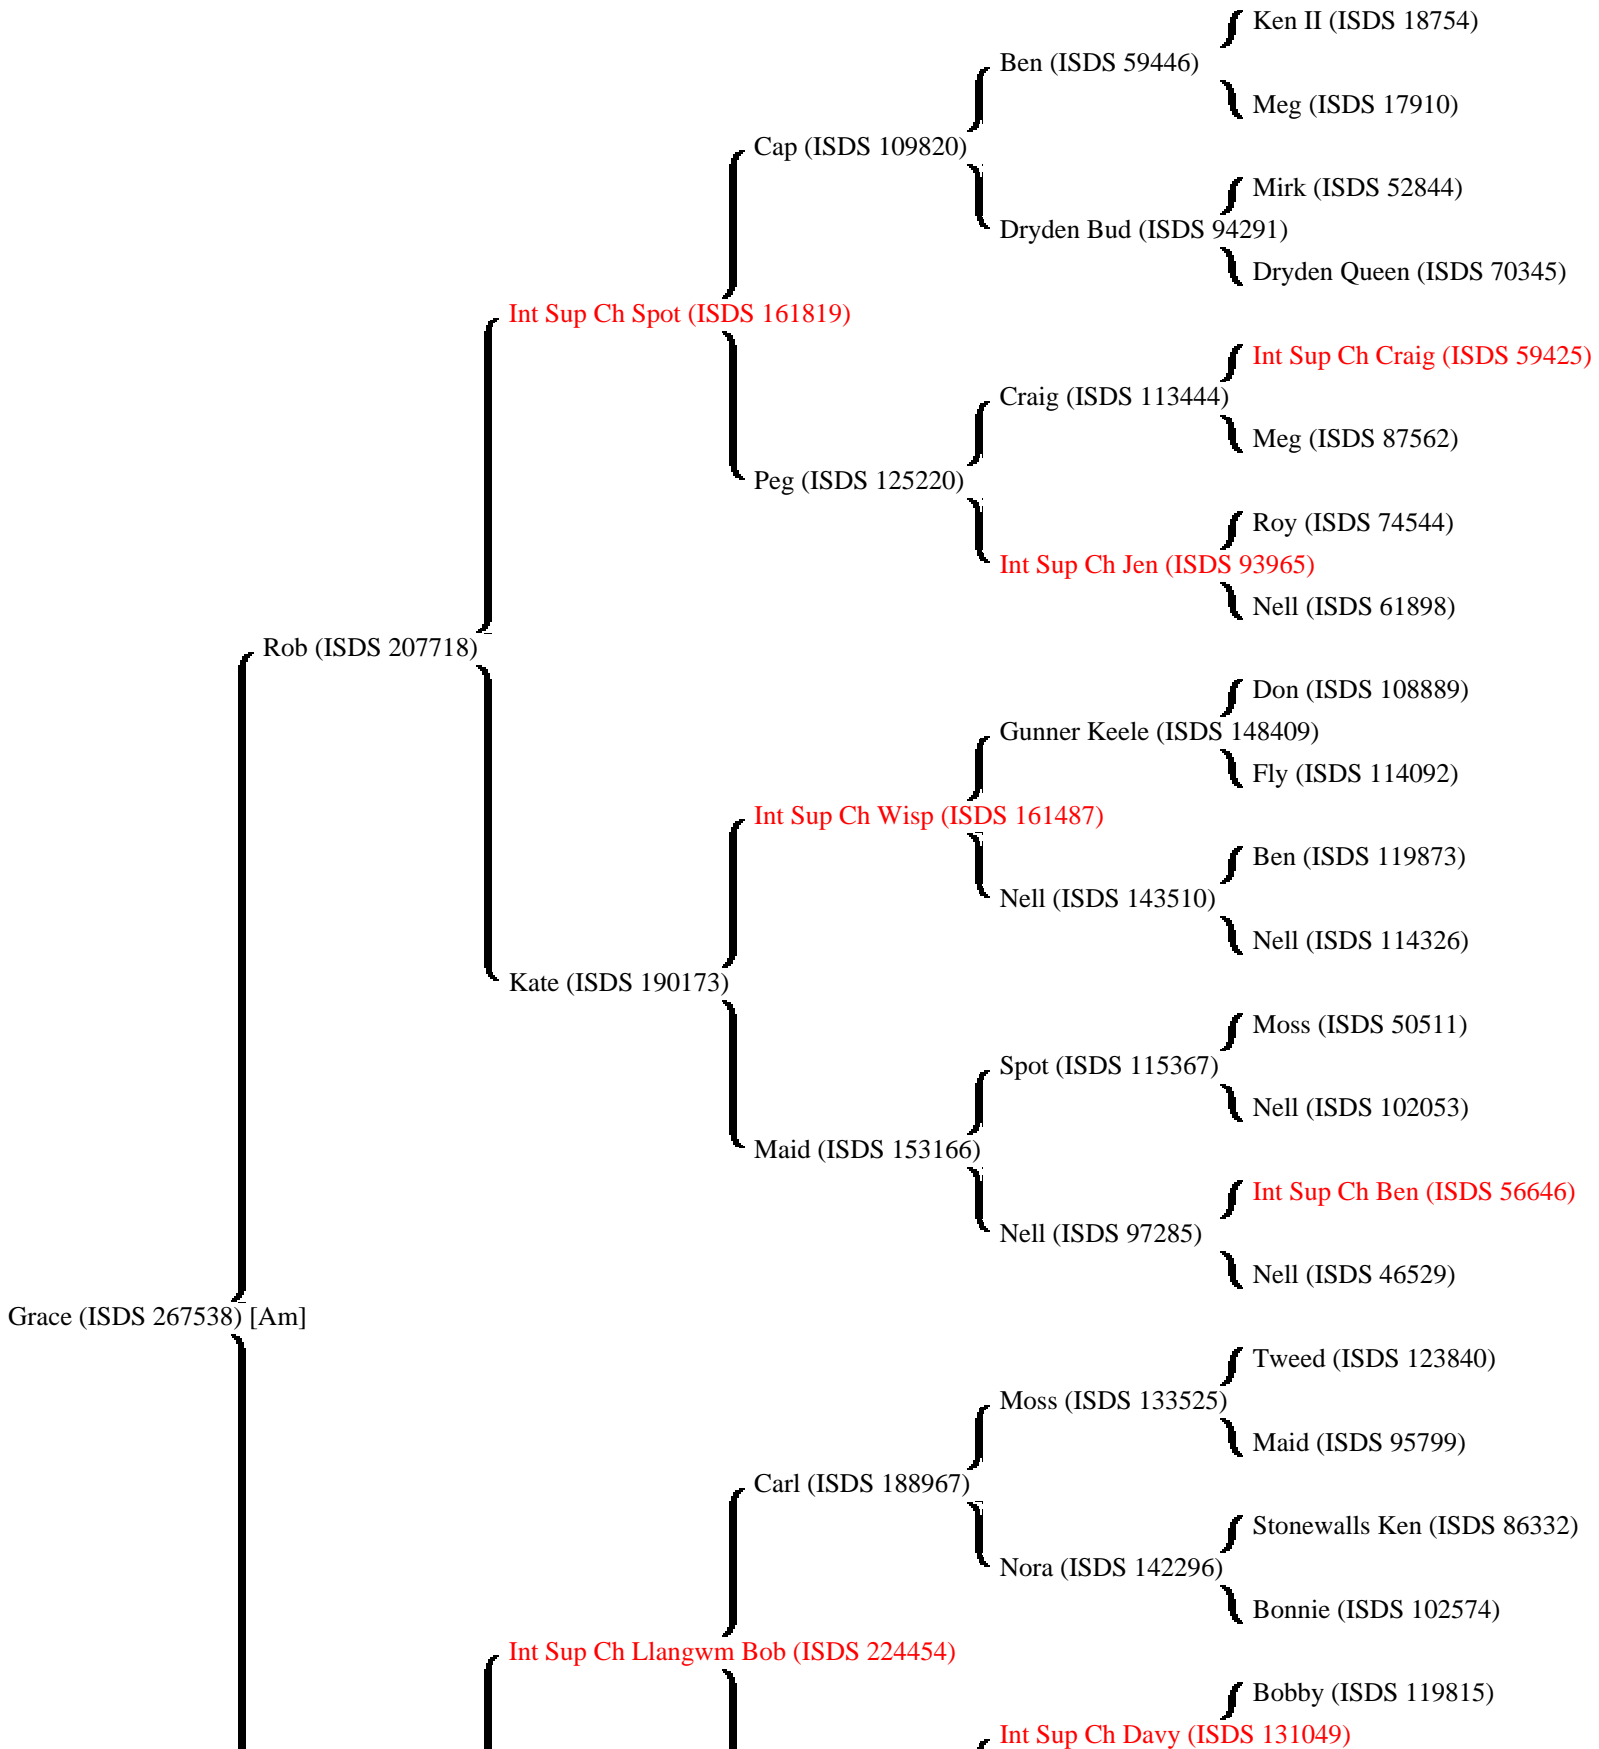

Grace (ISDS 267538) [Am] Five Generation Pedigree

Produced by <http://www.anadune.com>